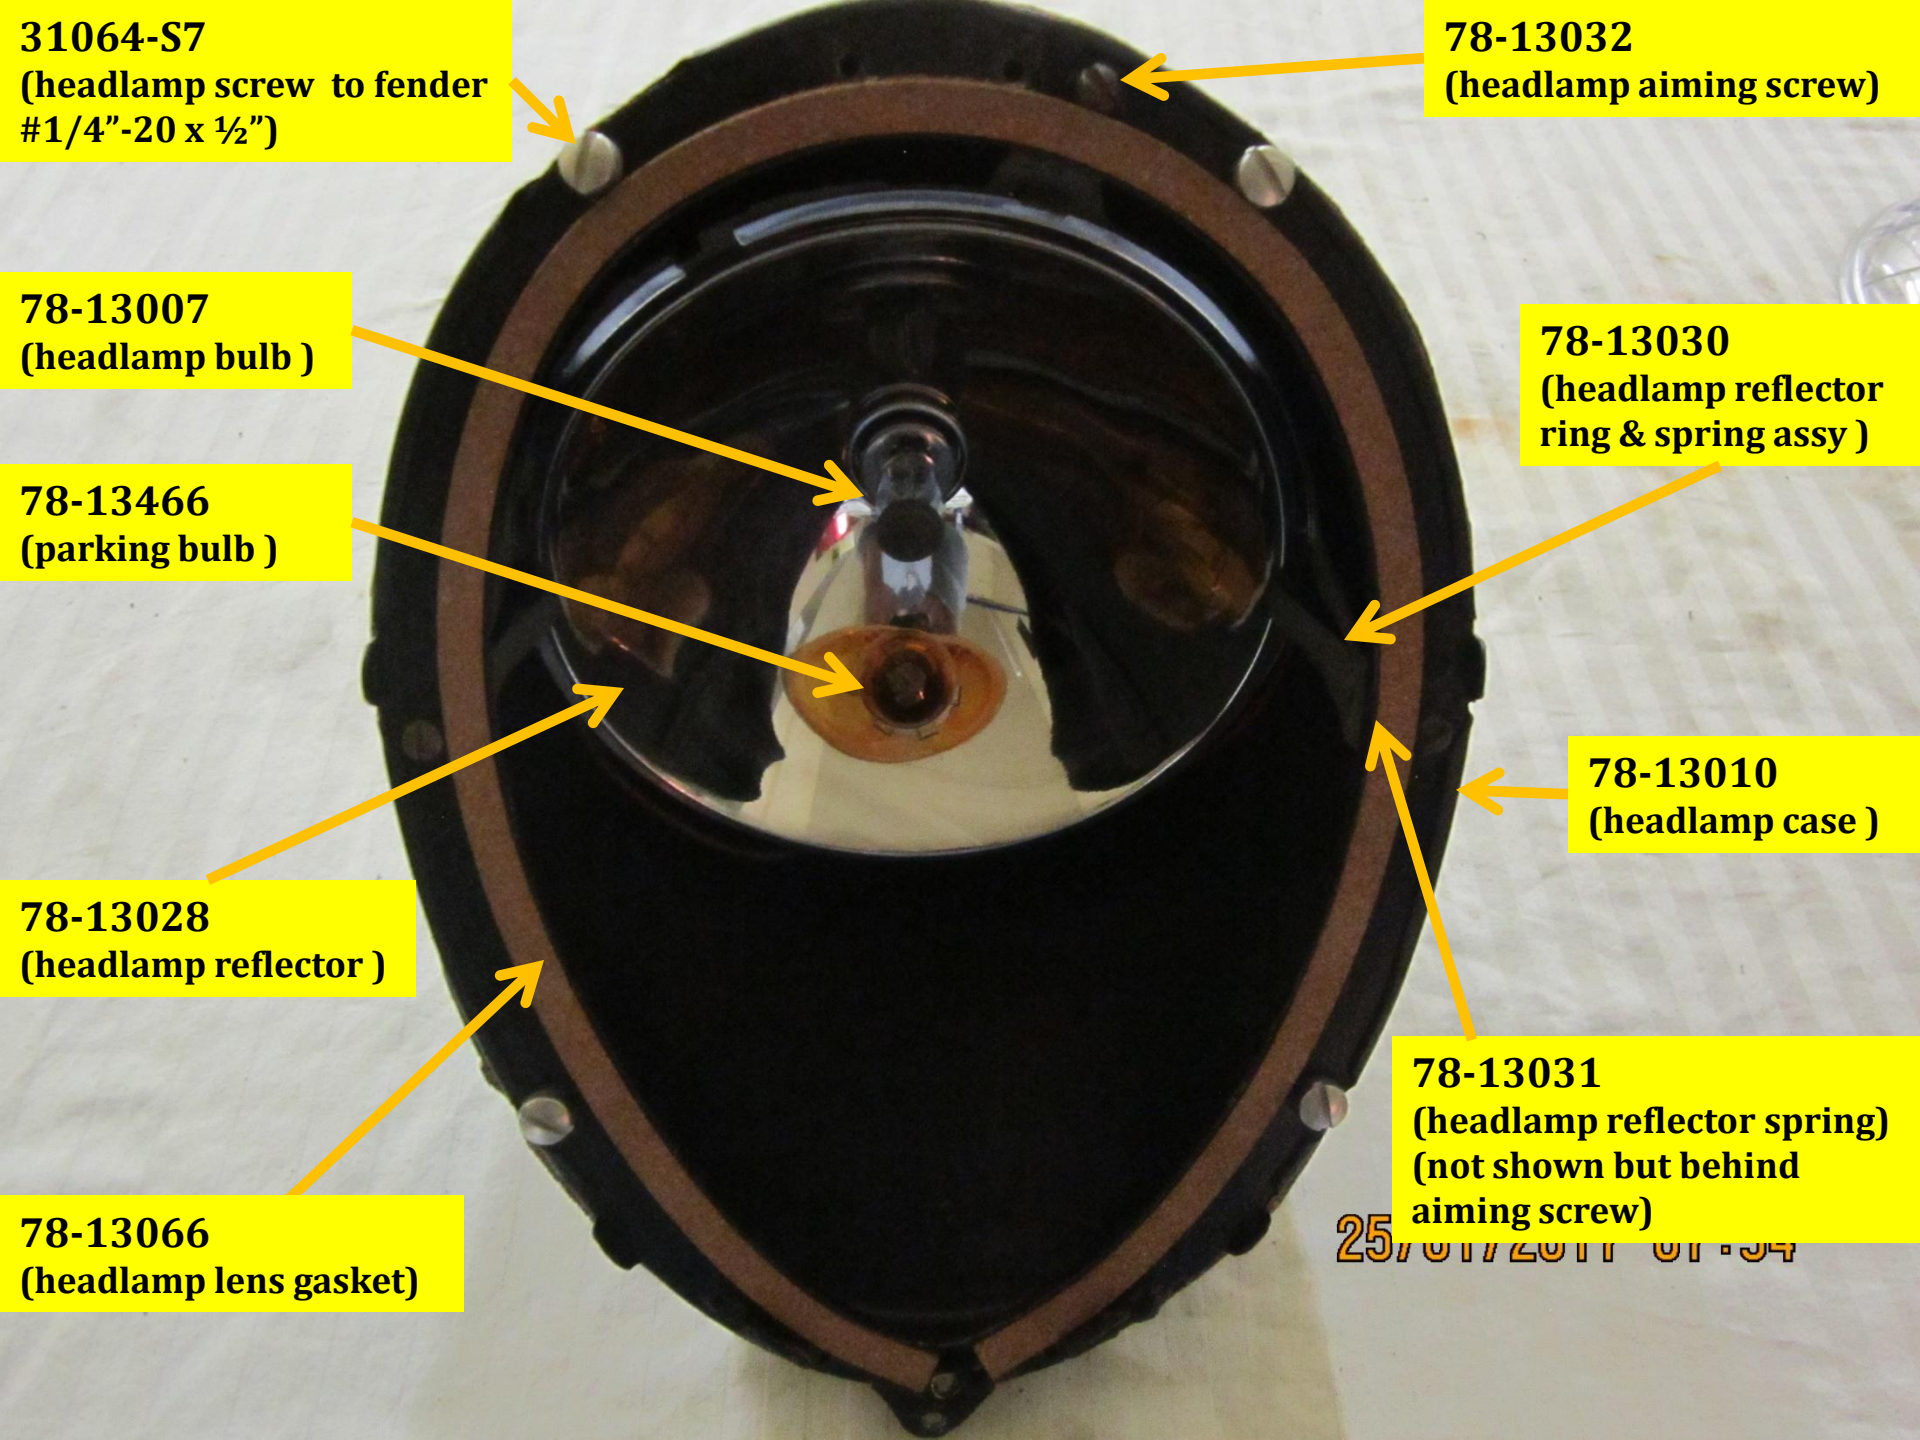

23/01/2017 08:57

78-13060
(headlamp lens)

FORD script

TWOLITE HEADLAMP script

23/01/2017 08:57

31064-S7
(headlamp screw to fender
#1/4"-20 x 1/2")

78-13032
(headlamp aiming screw)

78-13007
(headlamp bulb)

78-13030
(headlamp reflector
ring & spring assy)

78-13466
(parking bulb)

78-13010
(headlamp case)

78-13028
(headlamp reflector)

78-13031
(headlamp reflector spring)
(not shown but behind
aiming screw)

78-13066
(headlamp lens gasket)

31032-S7
(headlamp lens
retainer upper screw)
(#8-32 x 1/4")

24/01/2017 00:07

78-13062
(headlamp lens retainer upper)

Rim retention tabs

Rim retention tabs

25/01/2017 07:59

78-13045
(headlamp assembly door)