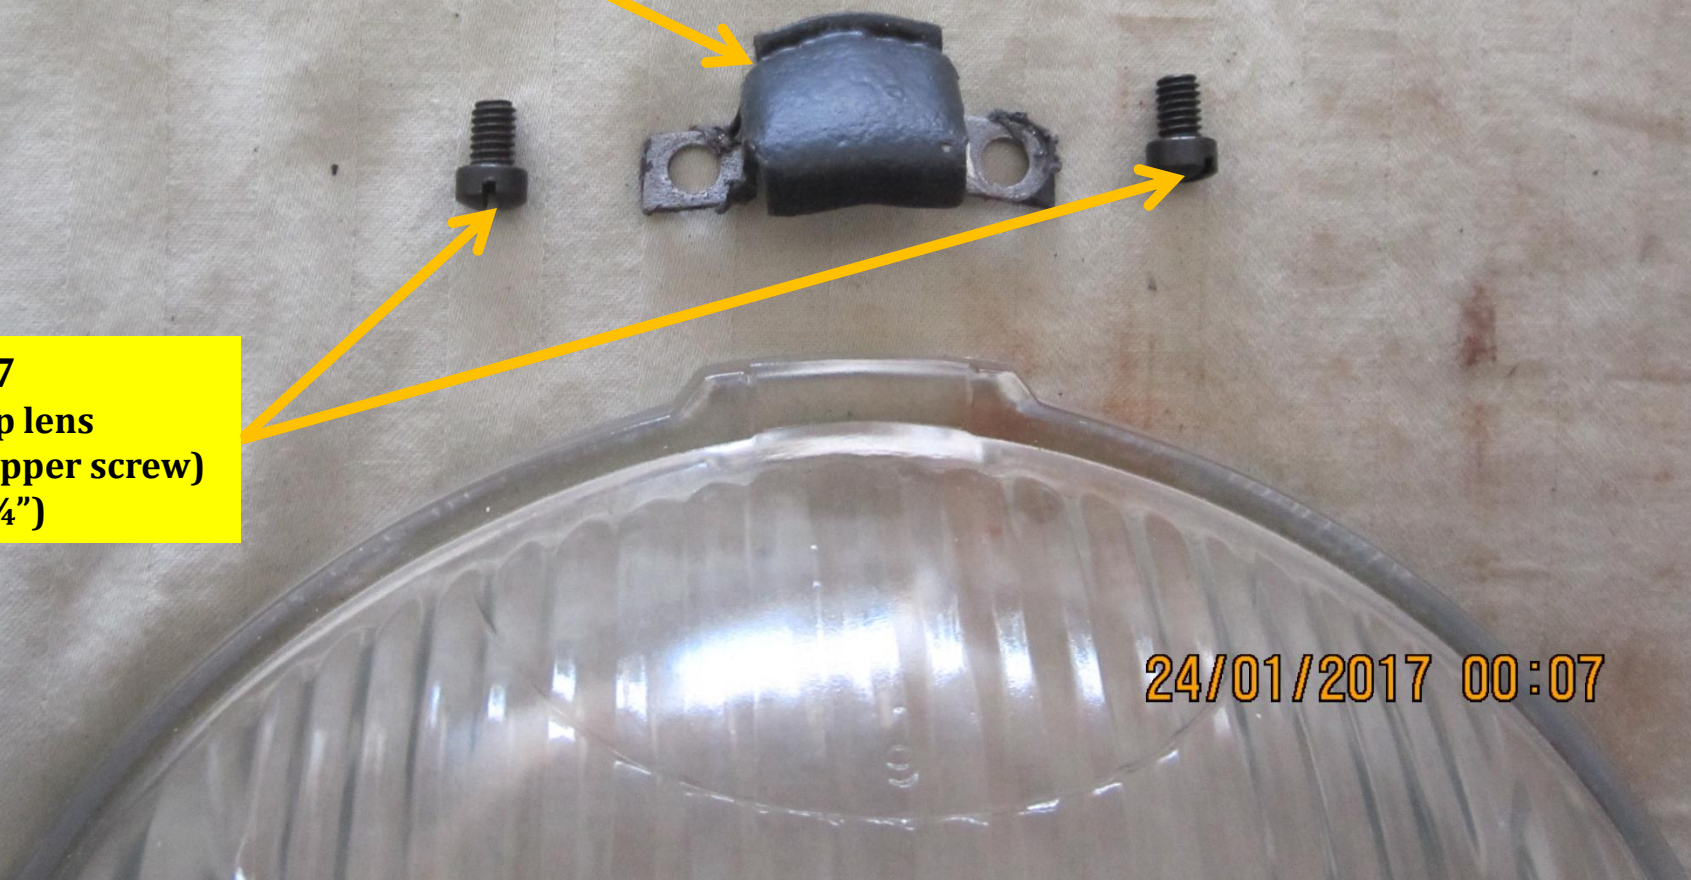

78-13062
(headlamp lens retainer upper)

31032-S7
(headlamp lens
retainer upper screw)
(#8-32 x 1/4")

24/01/2017 00:07