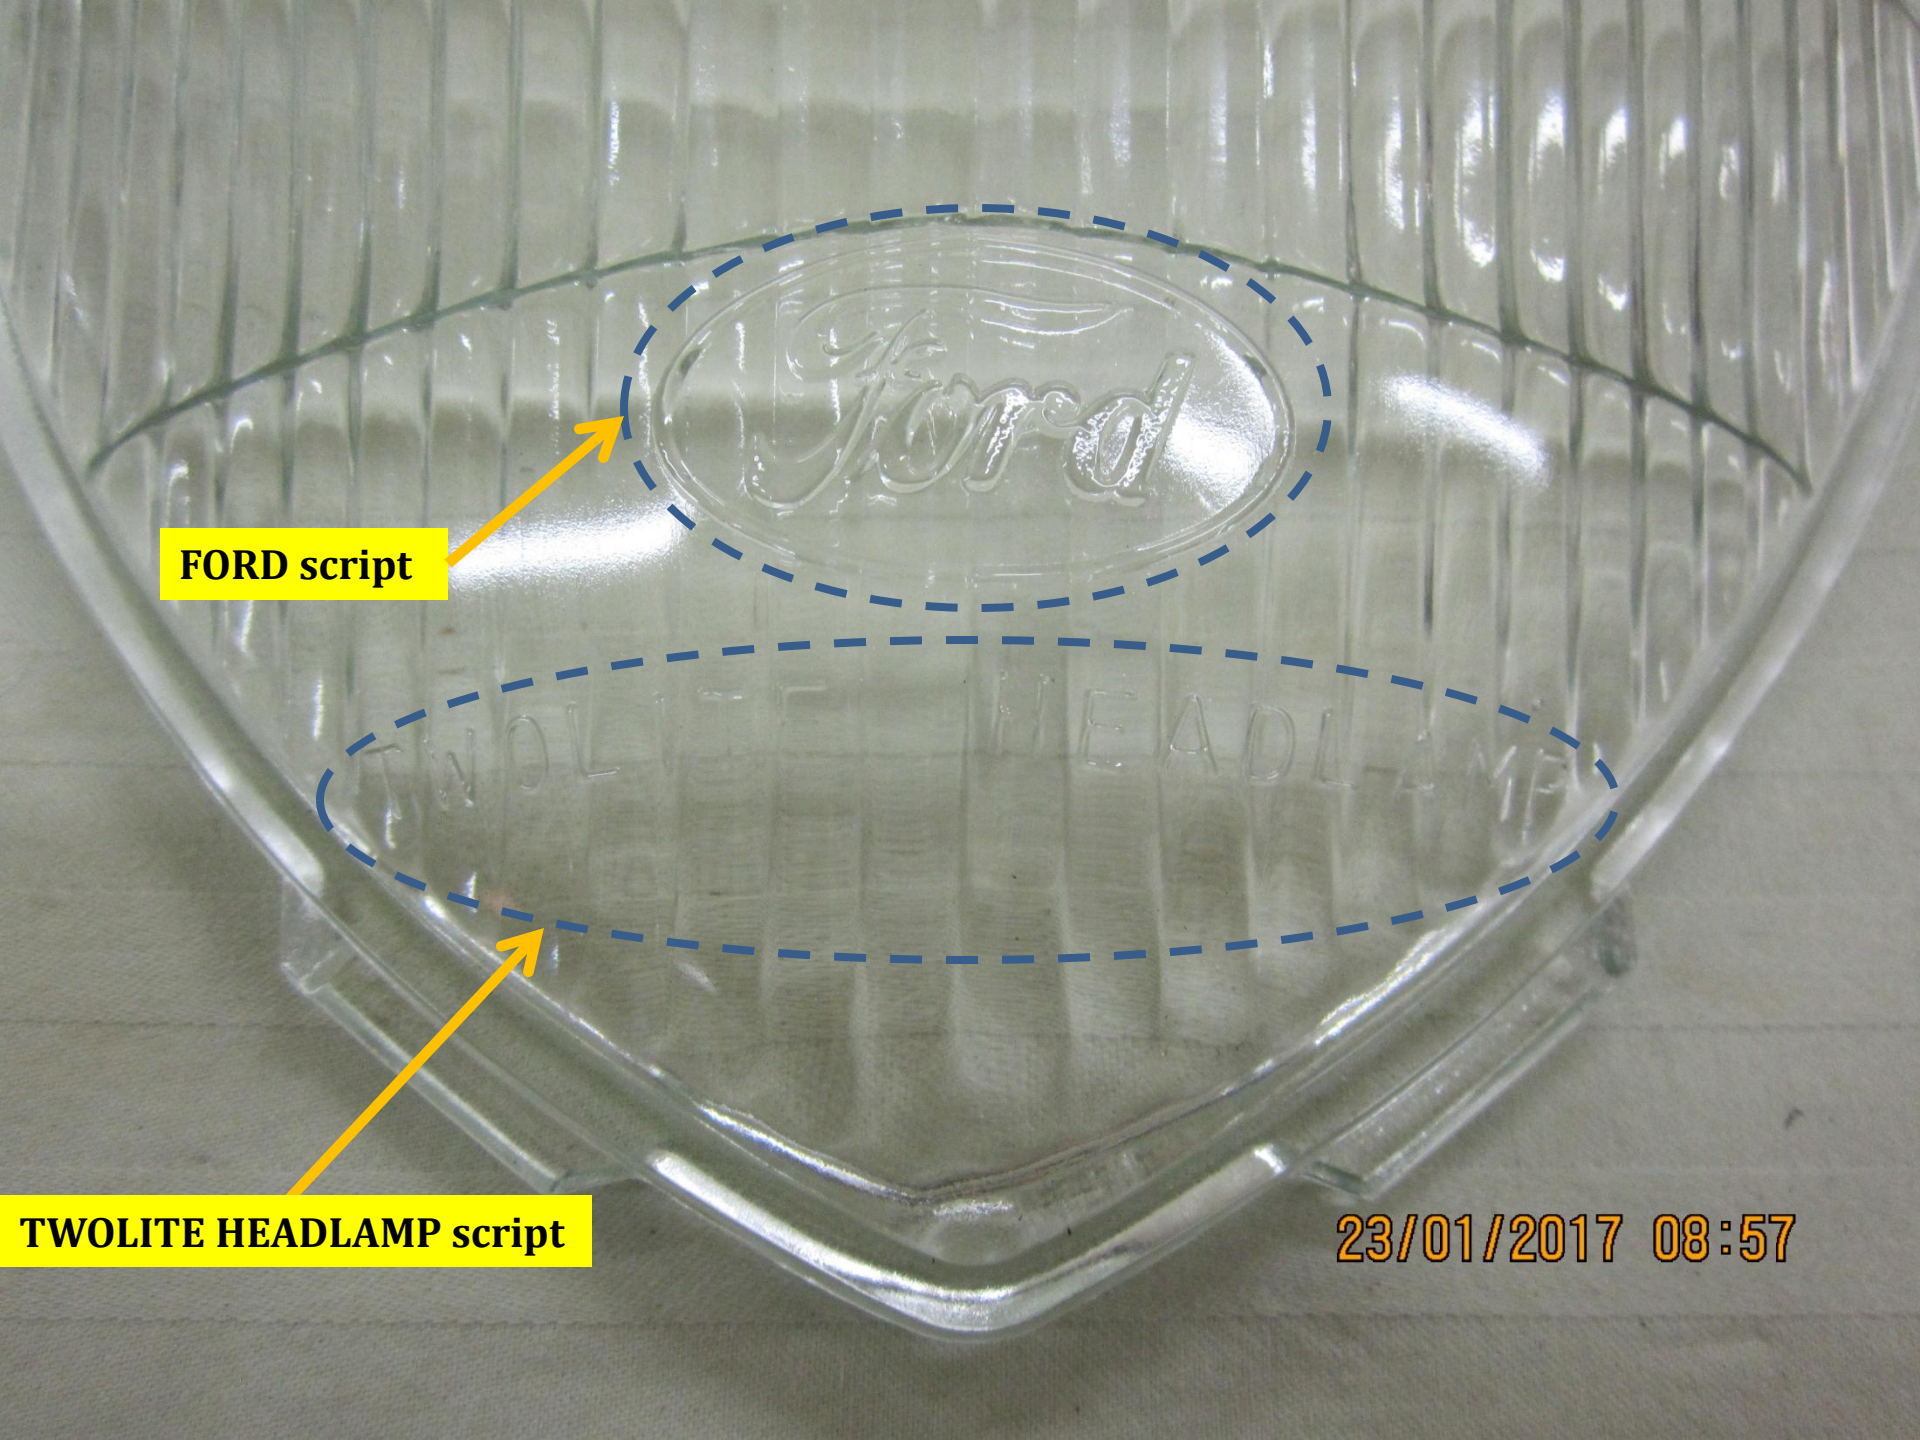

23/01/2017 08:57

78-13060
(headlamp lens)

FORD script

TWOLITE HEADLAMP script

23/01/2017 08:57

31064-S7
(headlamp screw to fender
#1/4"-20 x 1/2")

78-13032
(headlamp aiming screw)

78-13007
(headlamp bulb)